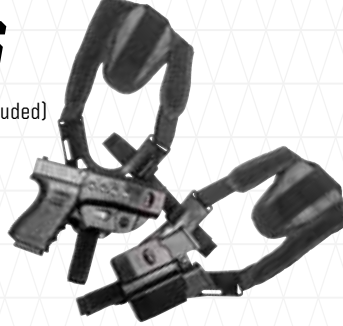

HARNESSES & RIGS

ROTO-HOLSTER™

- Rotates 360 degrees for easy adjustment
- Interchangeable paddle or belt attachment
- Cross platform system; interchangeable with other Roto systems
- Rubberized paddle backing for extra stability and comfort

SHOULDER HARNESS

- Requires Fobus Roto holsters/mag pouches (not included)
- Height and width adjustable
- Suitable for many different body shapes and sizes
- Fully concealable and lightweight
- Ventilated and washable

TACTICAL THIGH RIG

- Unique design accepts any Roto-Holster
- Reversible for left or right leg
- Sturdy and durable two piece design for strenuous wear
- Heavy-duty ballistic nylon leg strap
- Roto-Holster required and not included

EXND THIGH RIG

- Drop leg extension accepts all Fobus paddle holsters
- Unique Israeli Defense Forces strap contributes to rugged design
- Effortlessly allows you to move holster from your hip to your thigh without any assembly/disassembly
- Right or left hip compatible
- Adjustable for height and leg diameter
- Mesh backing for optimal ventilation